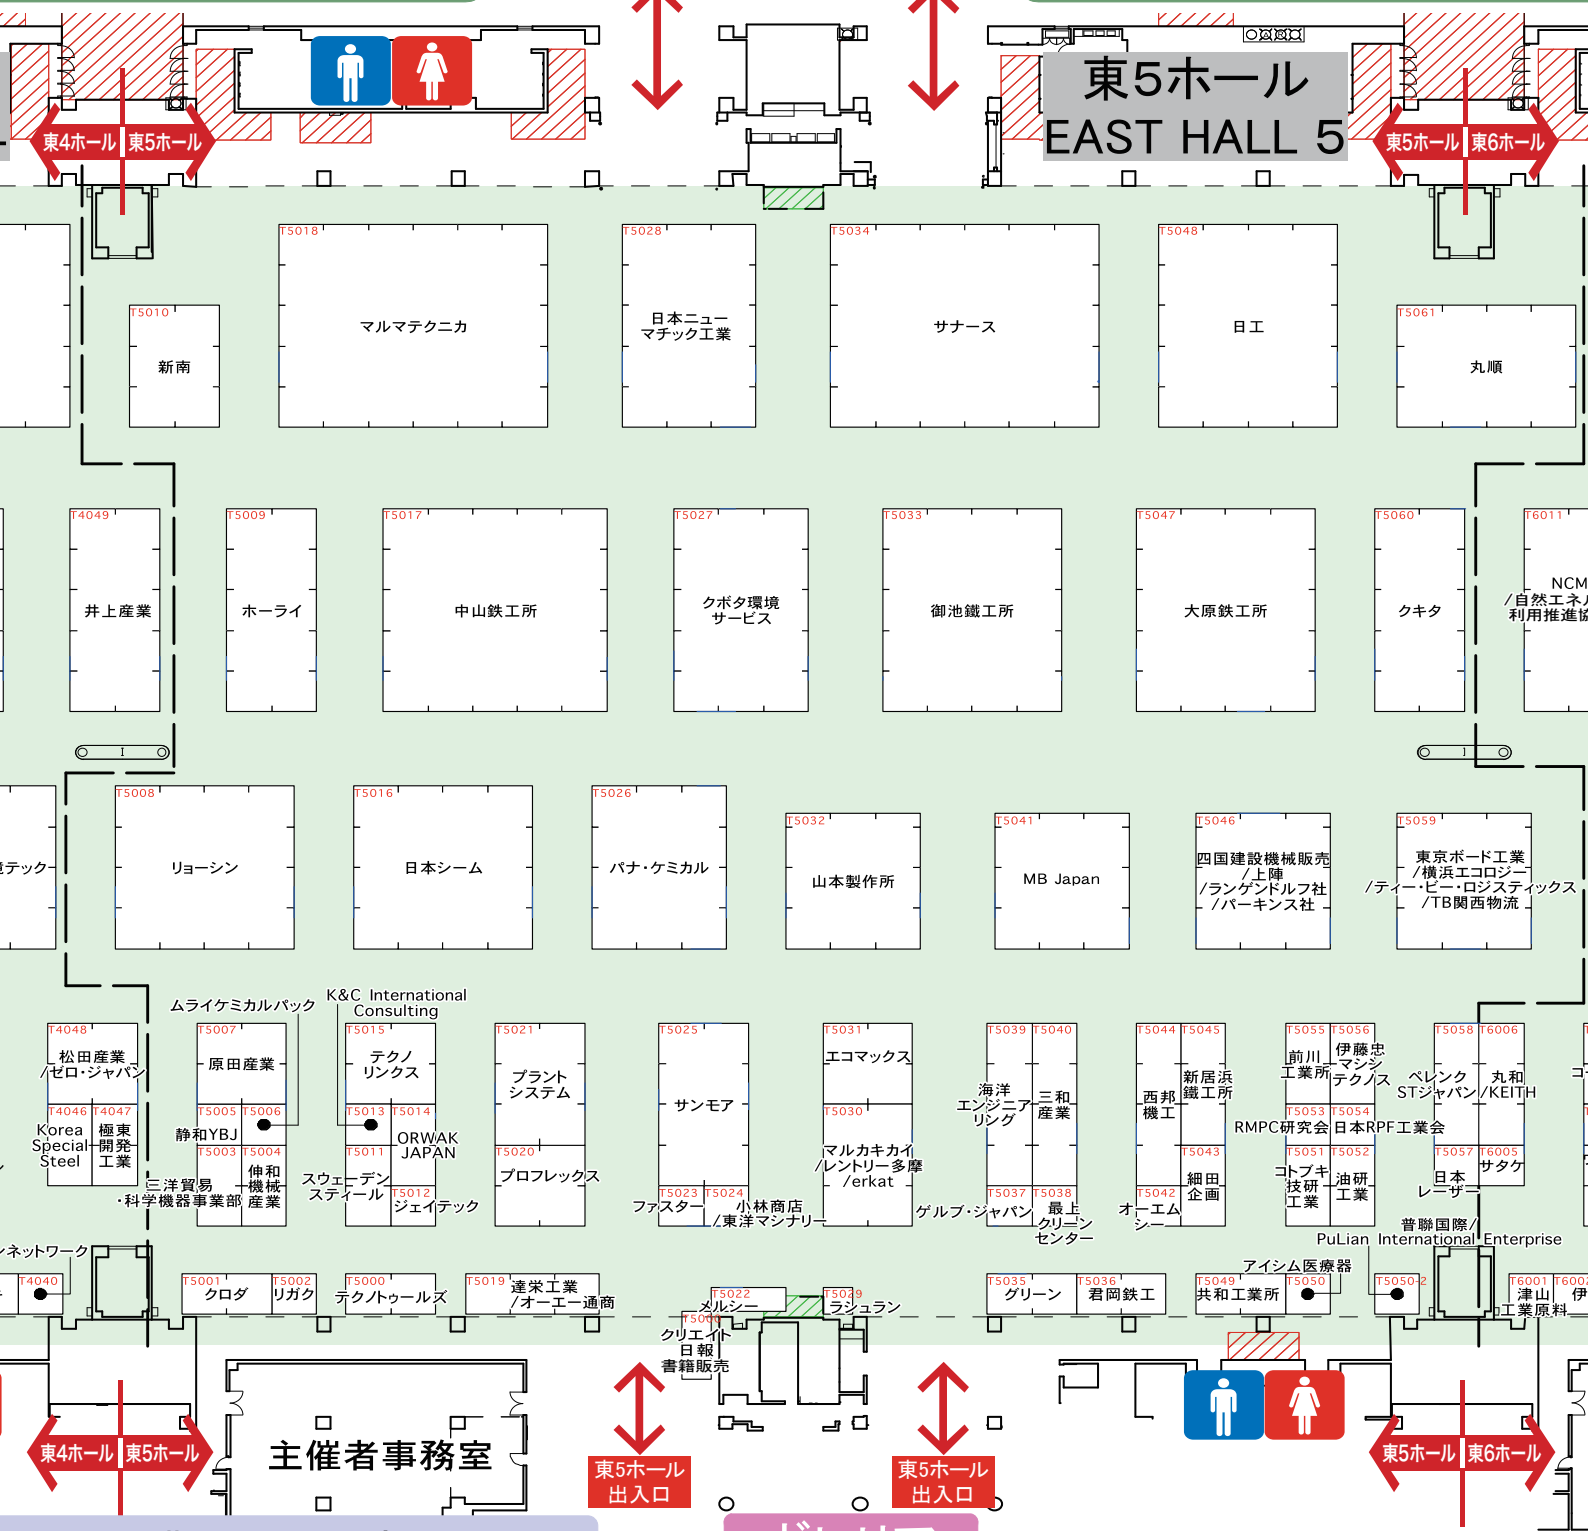

屋外実演会場
The Outdoor Demonstration Corner

2016NEW環境展
New Environmental Exposition 2016

廃棄物処理・解体 エリア
/Waste Disposal/Demolition Area

①再資源化・廃棄物処理・解体
Waste Recycling/Waste Disposal/Demolition

国土強靱化・防災減災 エリア
Environmental Infrastructure/Construction
for Prevention/Disaster Reduction Area